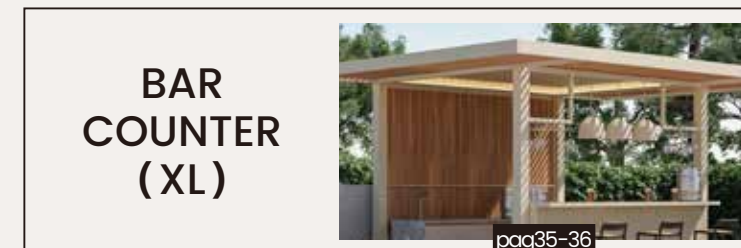

OUTDOOR KITCHEN CONTENTS