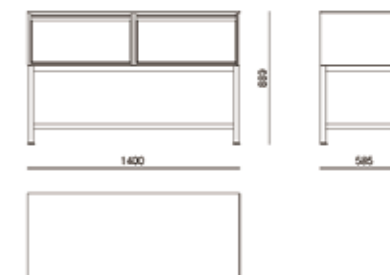

COMBO

FLEXIBILITY
IN DESIGN
AND FUNCTION

OUTDOOR KITCHEN

OUTDOOR KITCHEN

AKJ02 0 000