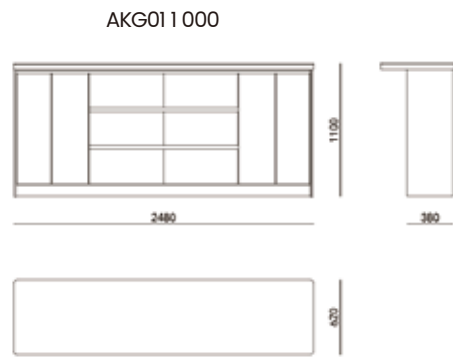

OUTDOOR KITCHEN