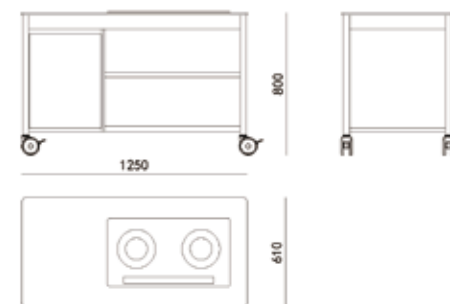

BAR CART

AKE01 0 011

BOOK SHELF

OUTDOOR KITCHEN

ORGANISING
SPACE
THROUGH
HARMONY

OUTDOOR KITCHEN

OUTDOOR KITCHEN

BAR COUNTER