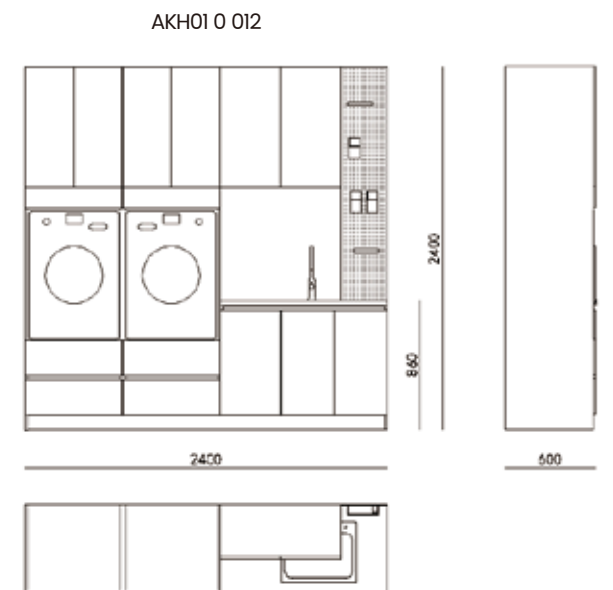

OUTDOOR KITCHEN

39

OUTDOOR KITCHEN

LAUNDRY

40