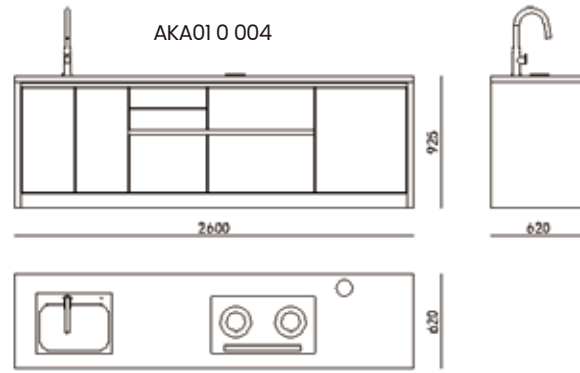

OUTDOOR KITCHEN