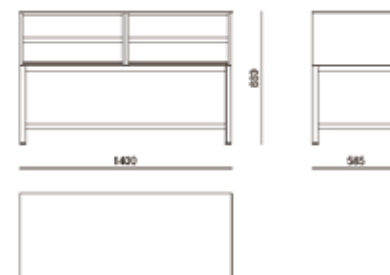

OUTDOOR KITCHEN

AKJ01 0 000