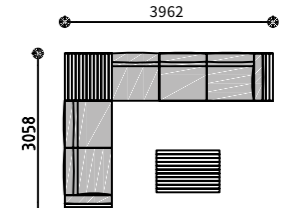

Set(9): A+B+F+H+I

FOOT STOOL
AC5340C25TEX
90*90*40cm
1PCS/CTN
184PCS/40FT