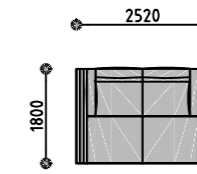

LOFT 2 SEATER RIGHT ARMS
AC5340C86TEX
216*90*75cm
1PCS/CTN
42PCS/40GP

LOFT 2 SEATER LEFT ARMS
AC5340C85TEX
216*90*75cm
1PCS/CTN
42PCS/40GP

LOFT CORNER MODULE
AC5340C13TEX
90*90*75cm
2PCS/CTN
84PCS/40GP

LOFT MERIDIENNE RIGHT SHORT ARMS
AS5340C89TEX
180*126*75cm
1PCS/CTN
42PCS/40GP

LOFT MERIDIENNE LEFT SHORT ARMS
AS5340C88TEX
180*126*75cm
1PCS/CTN
42PCS/40GP

LOFT EXTENSION MODULE SINGLE
AC5340C07TEX
90*90*75cm
1PCS/CTN
84PCS/40GP

LOFT COFFEE TABLE
WITH TEAK TOP
AT5340A23TEK
120*80*25cm
1PCS/CTN
280PCS/40FT

COFFEE TABLE
AT5340C23TEK
90*90*20cm
1PCS/CTN
350PCS/40FT

FOOT STOOL
AC5340C25TEX
90*90*40cm
1PCS/CTN
184PCS/40FT

LOFT SUNBED W/LOOSE SEAT CUSHION
AS5340N19TEX
214*107*25cm
1PCS/2CTNS
260PCS/40FT