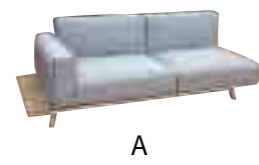

LOFT 2 SEATER RIGHT ARMS
AC5340C86TEX
216*90*75cm
1PCS/CTN
42PCS/40GP