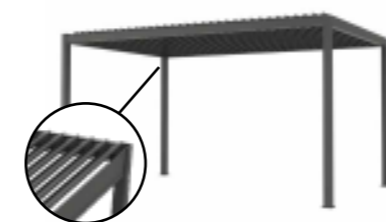

Solar LED
atmosphere lamp

Eave roof
(Alu.slats)

*OPEN/OFF

TOP ELECTRIC FLIP PAGE

+

Electric/manual wind-proof roller shutter

Fabric curtain

Solar LED atmosphere lamp