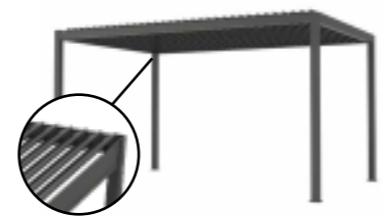

+

Electric/manual wind-proof roller shutter

Solar LED atmosphere lamp

Eave roof (Alu.slats)

*OPEN/OFF
TOP ELECTRIC FLIP PAGE

Vertical grid
external screen

Electric/manual
wind-proof roller
shutter

Wood screen