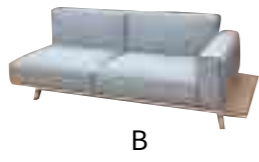

LOFT 2 SEATER LEFT ARMS
AC5340C85TEX
216*90*75cm
1PCS/CTN
42PCS/40GP