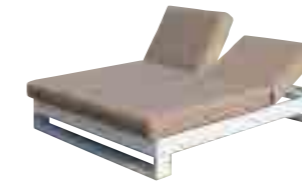

Daybed
AP6101K43ALU

160*190*30cm

28PCS/40FT

200*200*30cm

28PCS/40FT

80*200*30cm

93PCS/40FT