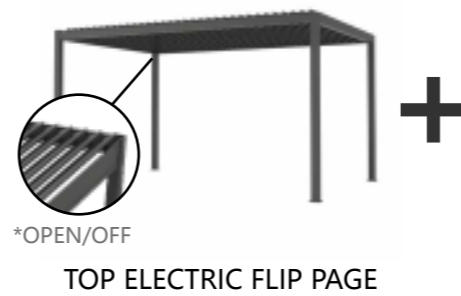

TOP ELECTRIC FLIP PAGE

+

Fabric curtain

Solar LED atmosphere lamp

Fabric curtain

Electric/manual wind-proof roller shutter

Fixed alu. panel (Horizontal)

Solar LED atmosphere lamp