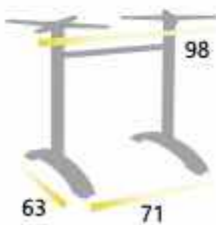

Turis 2
Finish: Silver 93328AC

MENORCA BASE

AB0603N33ALU

Size base: $\varnothing 65 \times 71 \text{cm}$
Size for: $\varnothing 60 \backslash \varnothing 70 \backslash \varnothing 80 \text{cm}$ Top