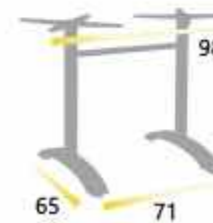

Menorca 2
Finish: Taupe 20145