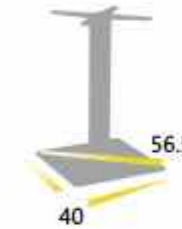

Finish:Anthracite 72412