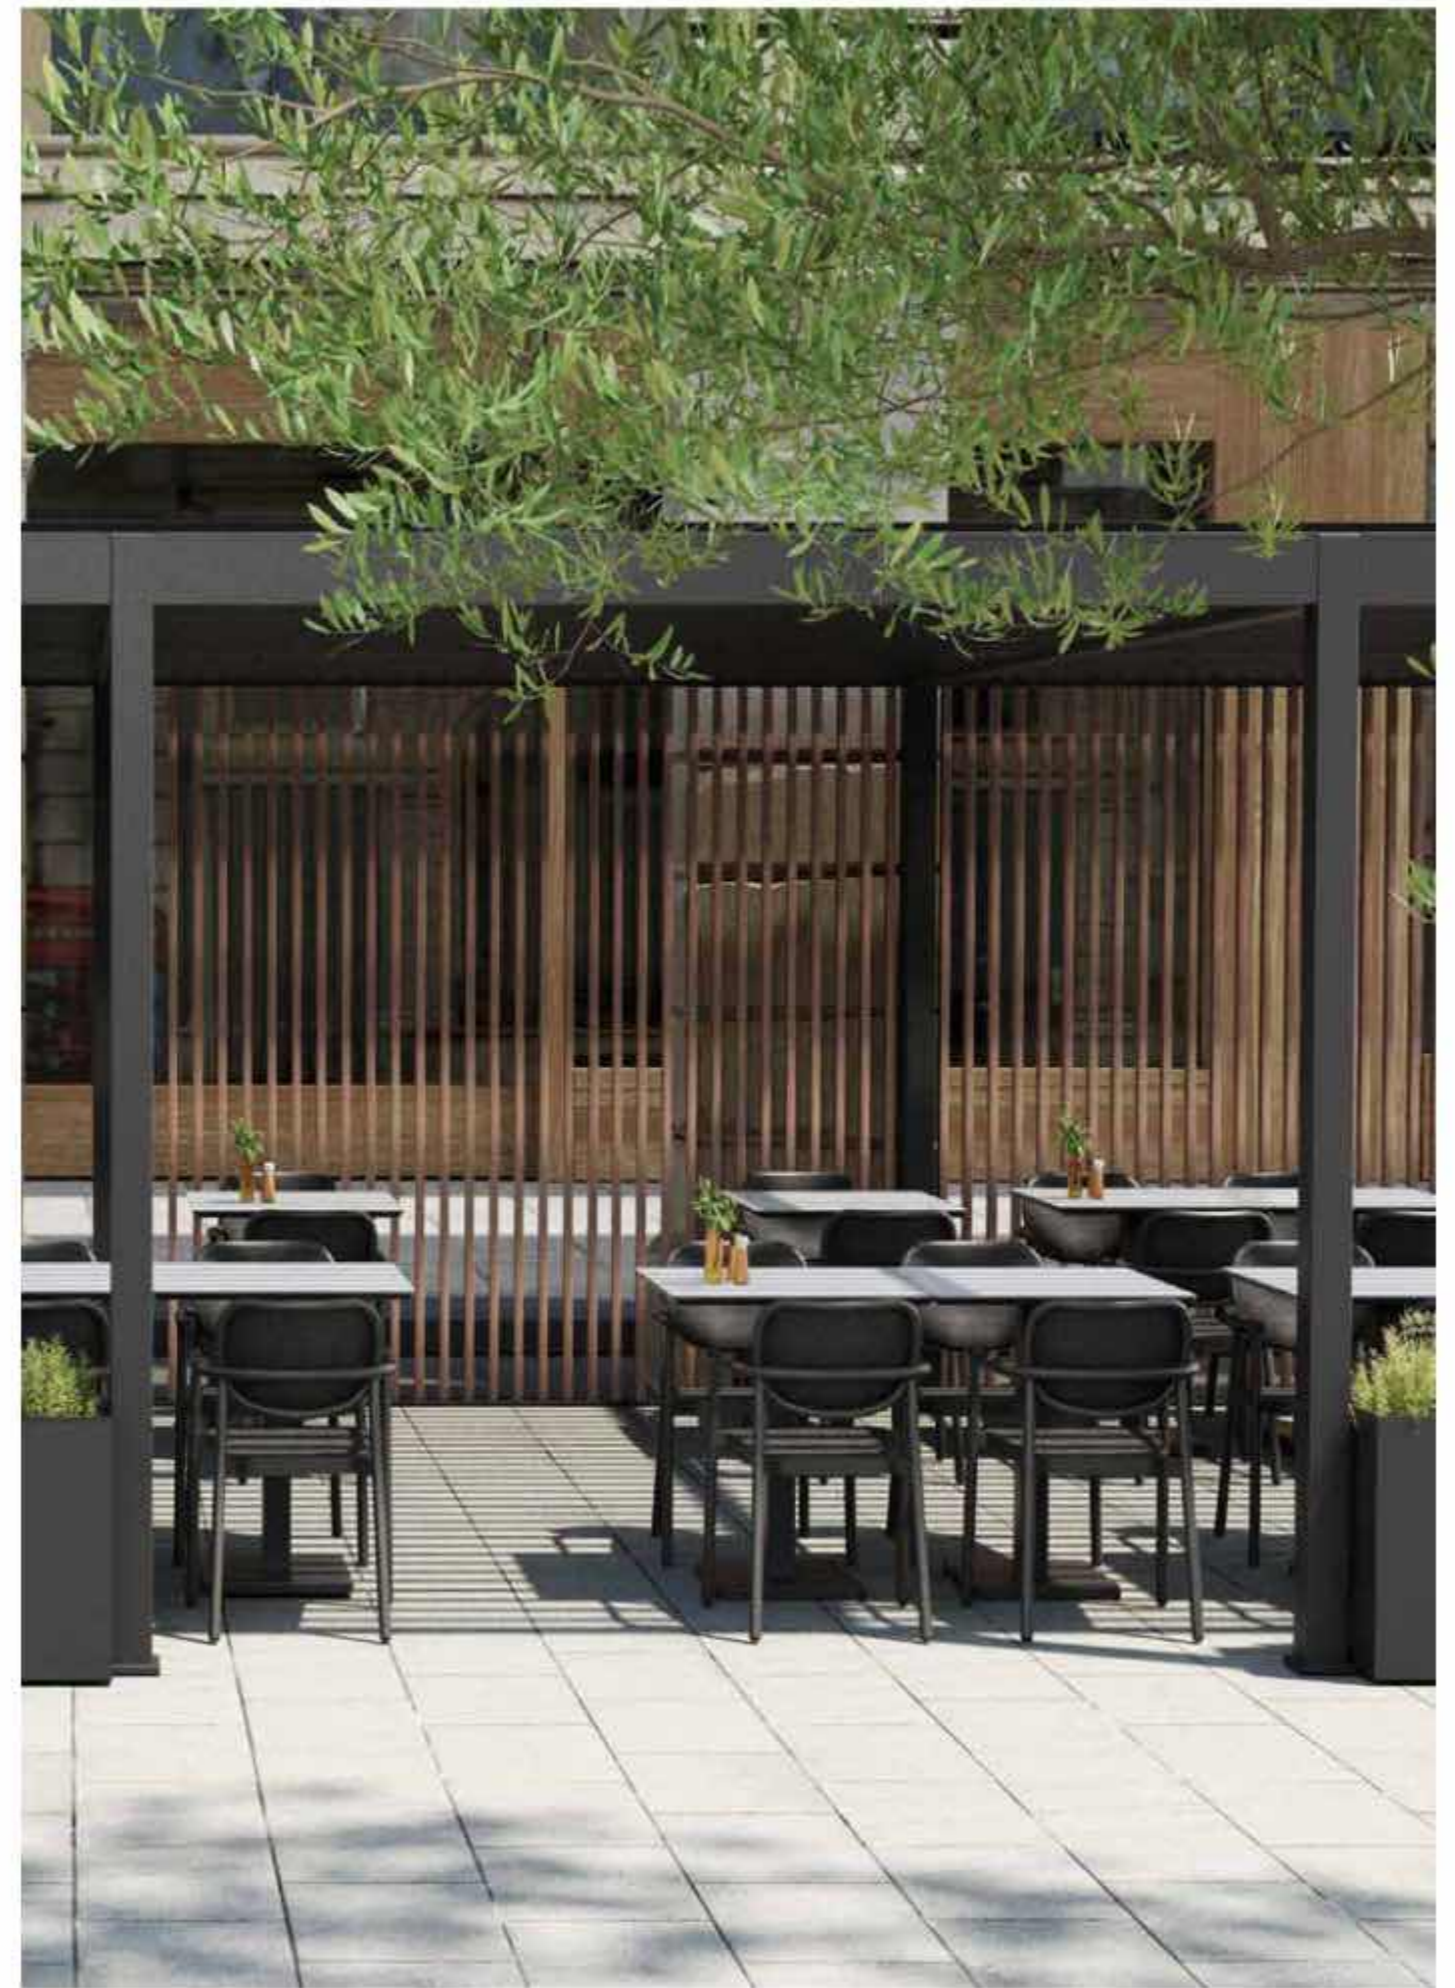

Frame: Anthracite 72412,
Back: HF-029 PVC red rope
Seat sling: T2155
Cushion: 15228498 Anthracite

Frame: White 1200371
Back: 44219 PVC Grey white rope
Seat Sling: 50055
Cushion: SEF 4002 Light grey

1

- 1. **AC2004N04TEX**
57*57*83cm
4PCS/CTN, 456PCS/40FT
- 2. **AC2004N04ROP**
57*57*83cm
6PCS/CTN, 708PCS/40FT
- 3. **AC2004N11TEX**
143*69*80cm
2PCS/CTN, 132PCS/40FT
- 4. **AC2004N04TEX**
57*57*83cm
4PCS/CTN, 456PCS/40FT
- 5. **AC2004N17TEX**
55*54*109cm
4PCS/CTN, 504PCS/40FT