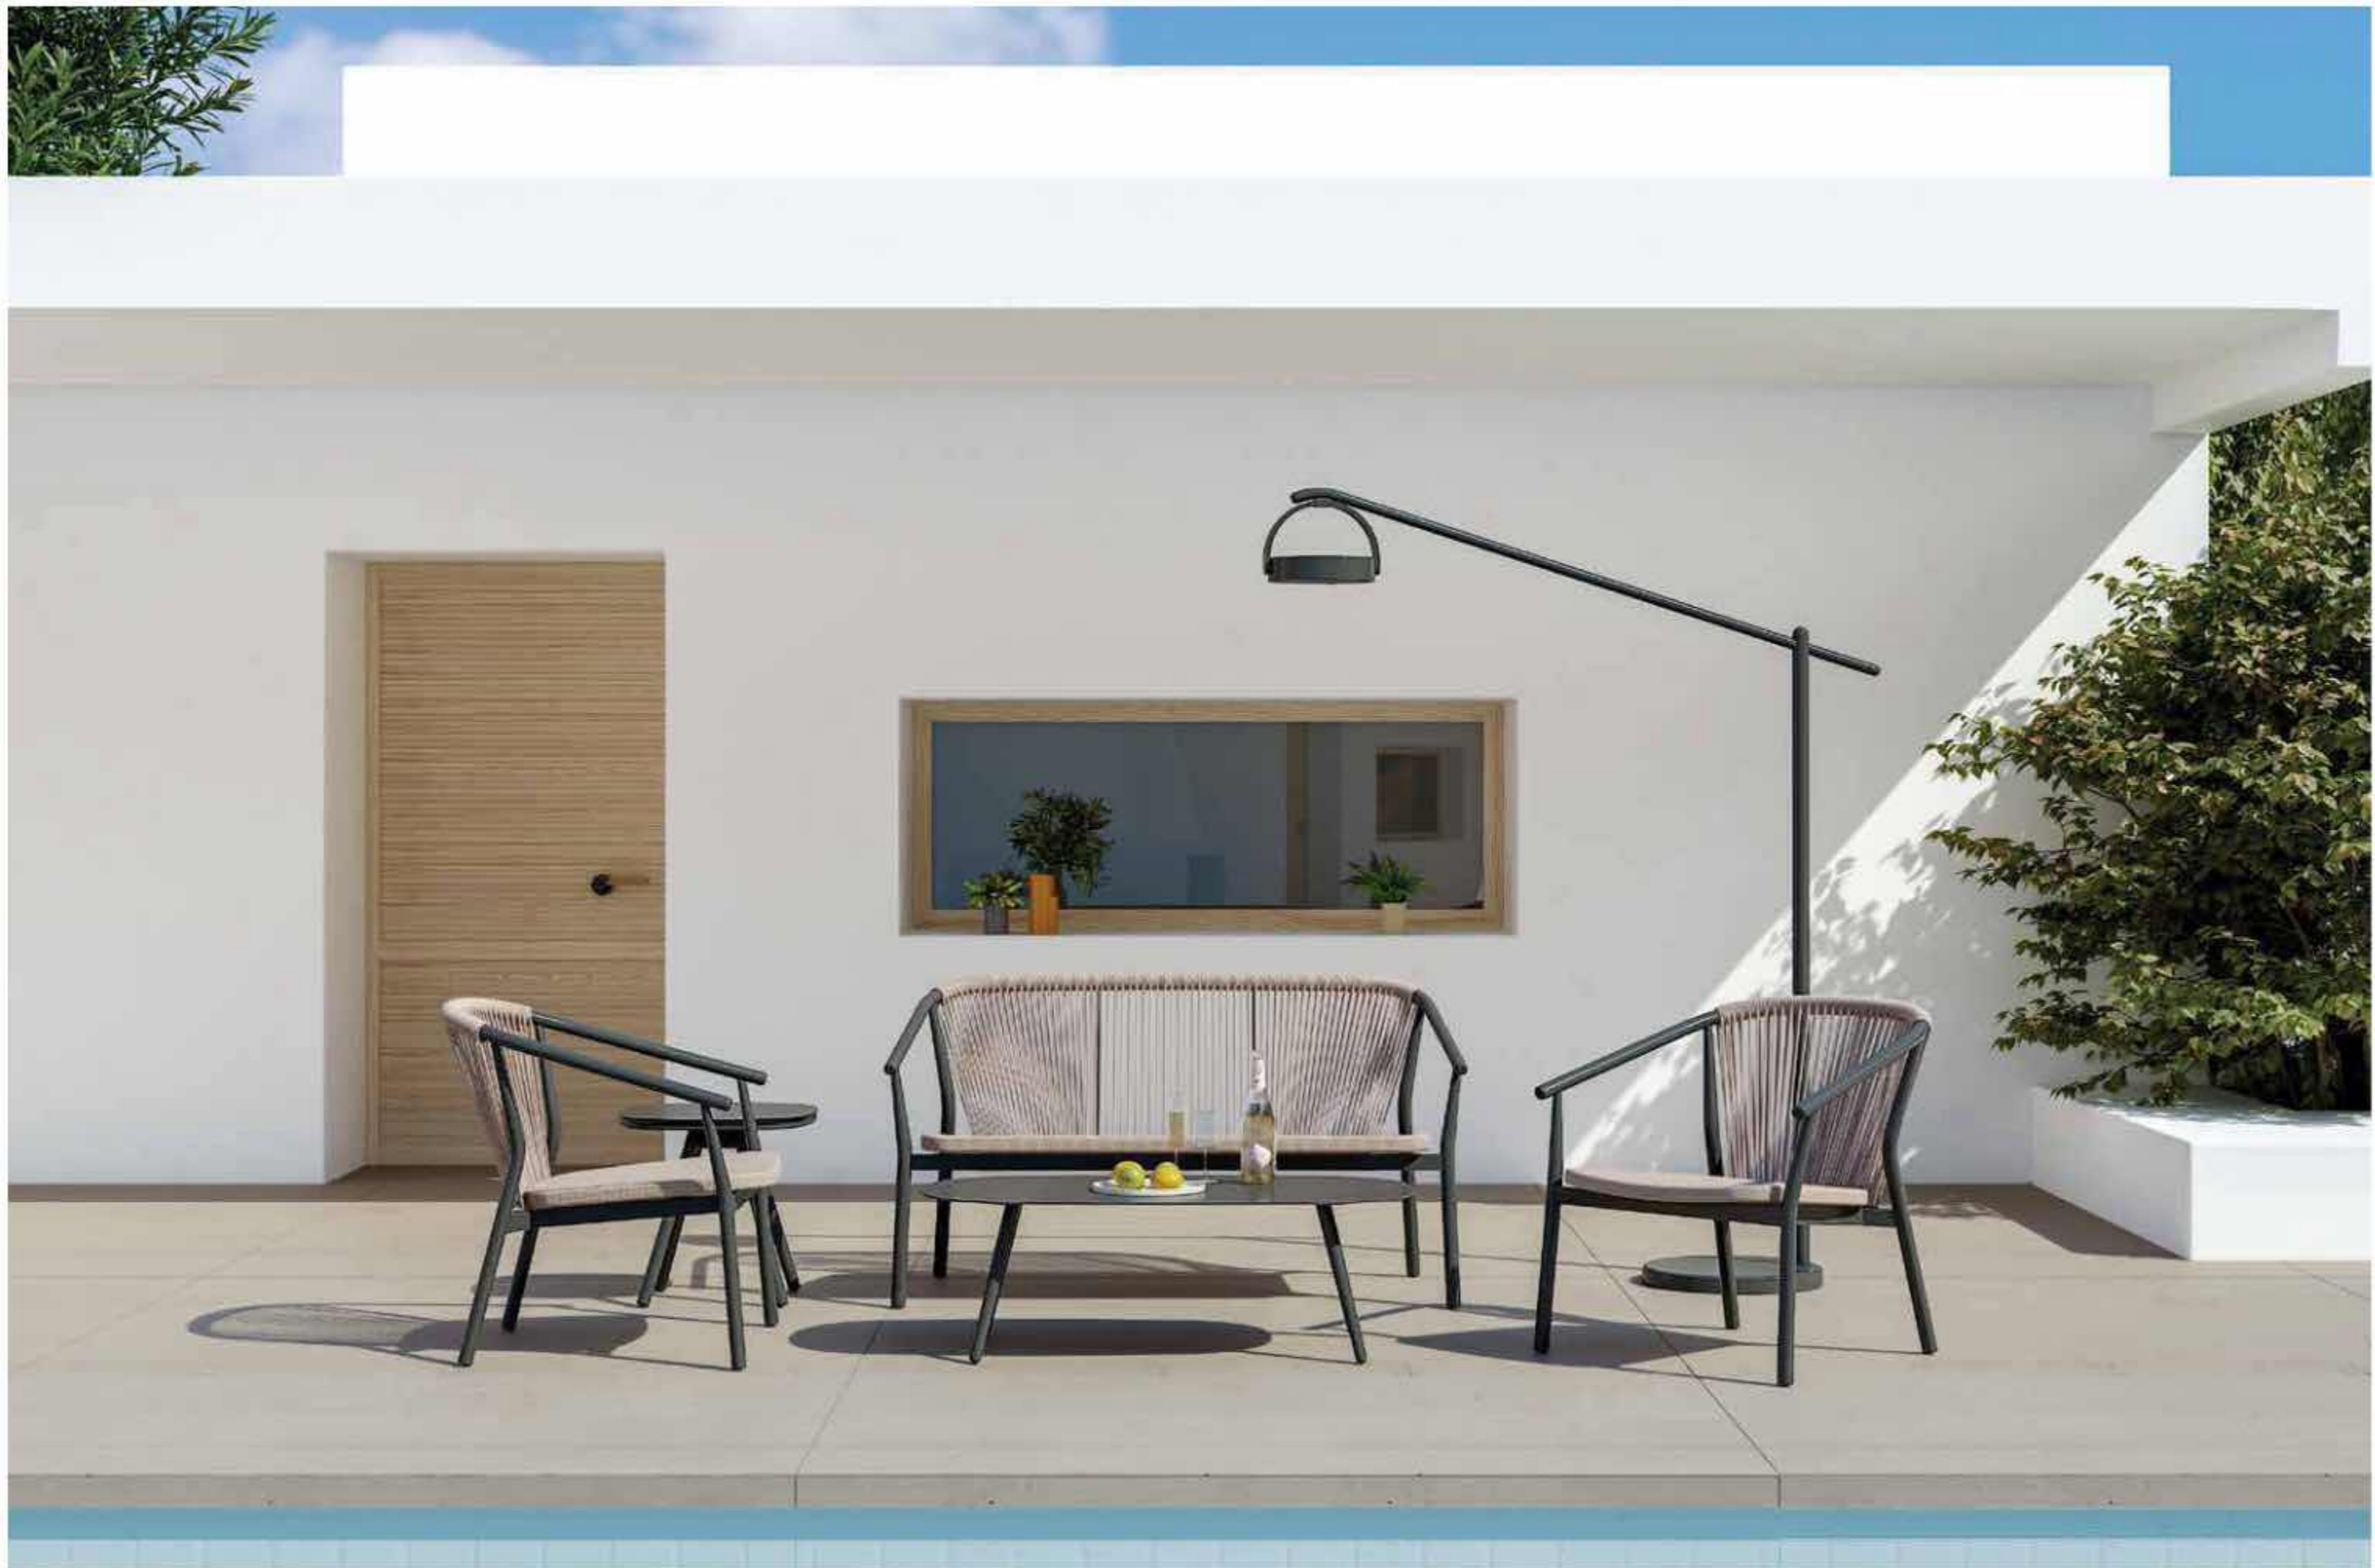

JENSON FULL ALUMINIUM DINING ARMCHAIR

AC5380N04ALU

59*60*84*45*64cm

4PCS/CTN,480PCS/40FT

Alu Frame: 1201422 Yellow

Alu Frame: Olive 1219626

HANSON

AC5378N10ROP