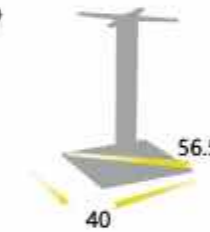

Finish:Matte White 1200371

AB0600C38ALU

Size base:47*47*73cm
Size for: 80*80\90*90CM Top

Finish:Anthracite 72412

AB0600A37ALU

Size base: $\Phi 58$ *73cm
 $\Phi 58$ *110cm
Size for: $\Phi 80 \setminus \Phi 90$ cm Top